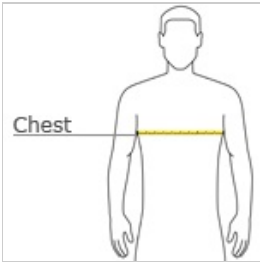

Due to the nature of 50/50 cotton/polyester fabrics, special care must be taken throughout the printing process.

front

back

HOW TO MEASURE

CHEST

With arms down at sides, measure around the upper body, under arms and over the fullest part of the chest.

SIZE CHART

	S	M	L	XL	2XL	3XL	4XL
Chest	35-37	38-40	41-43	44-46	47-49	50-53	54-57

COLOR INFORMATION

Charcoal

Deep Navy

Jet Black

Red

Royal